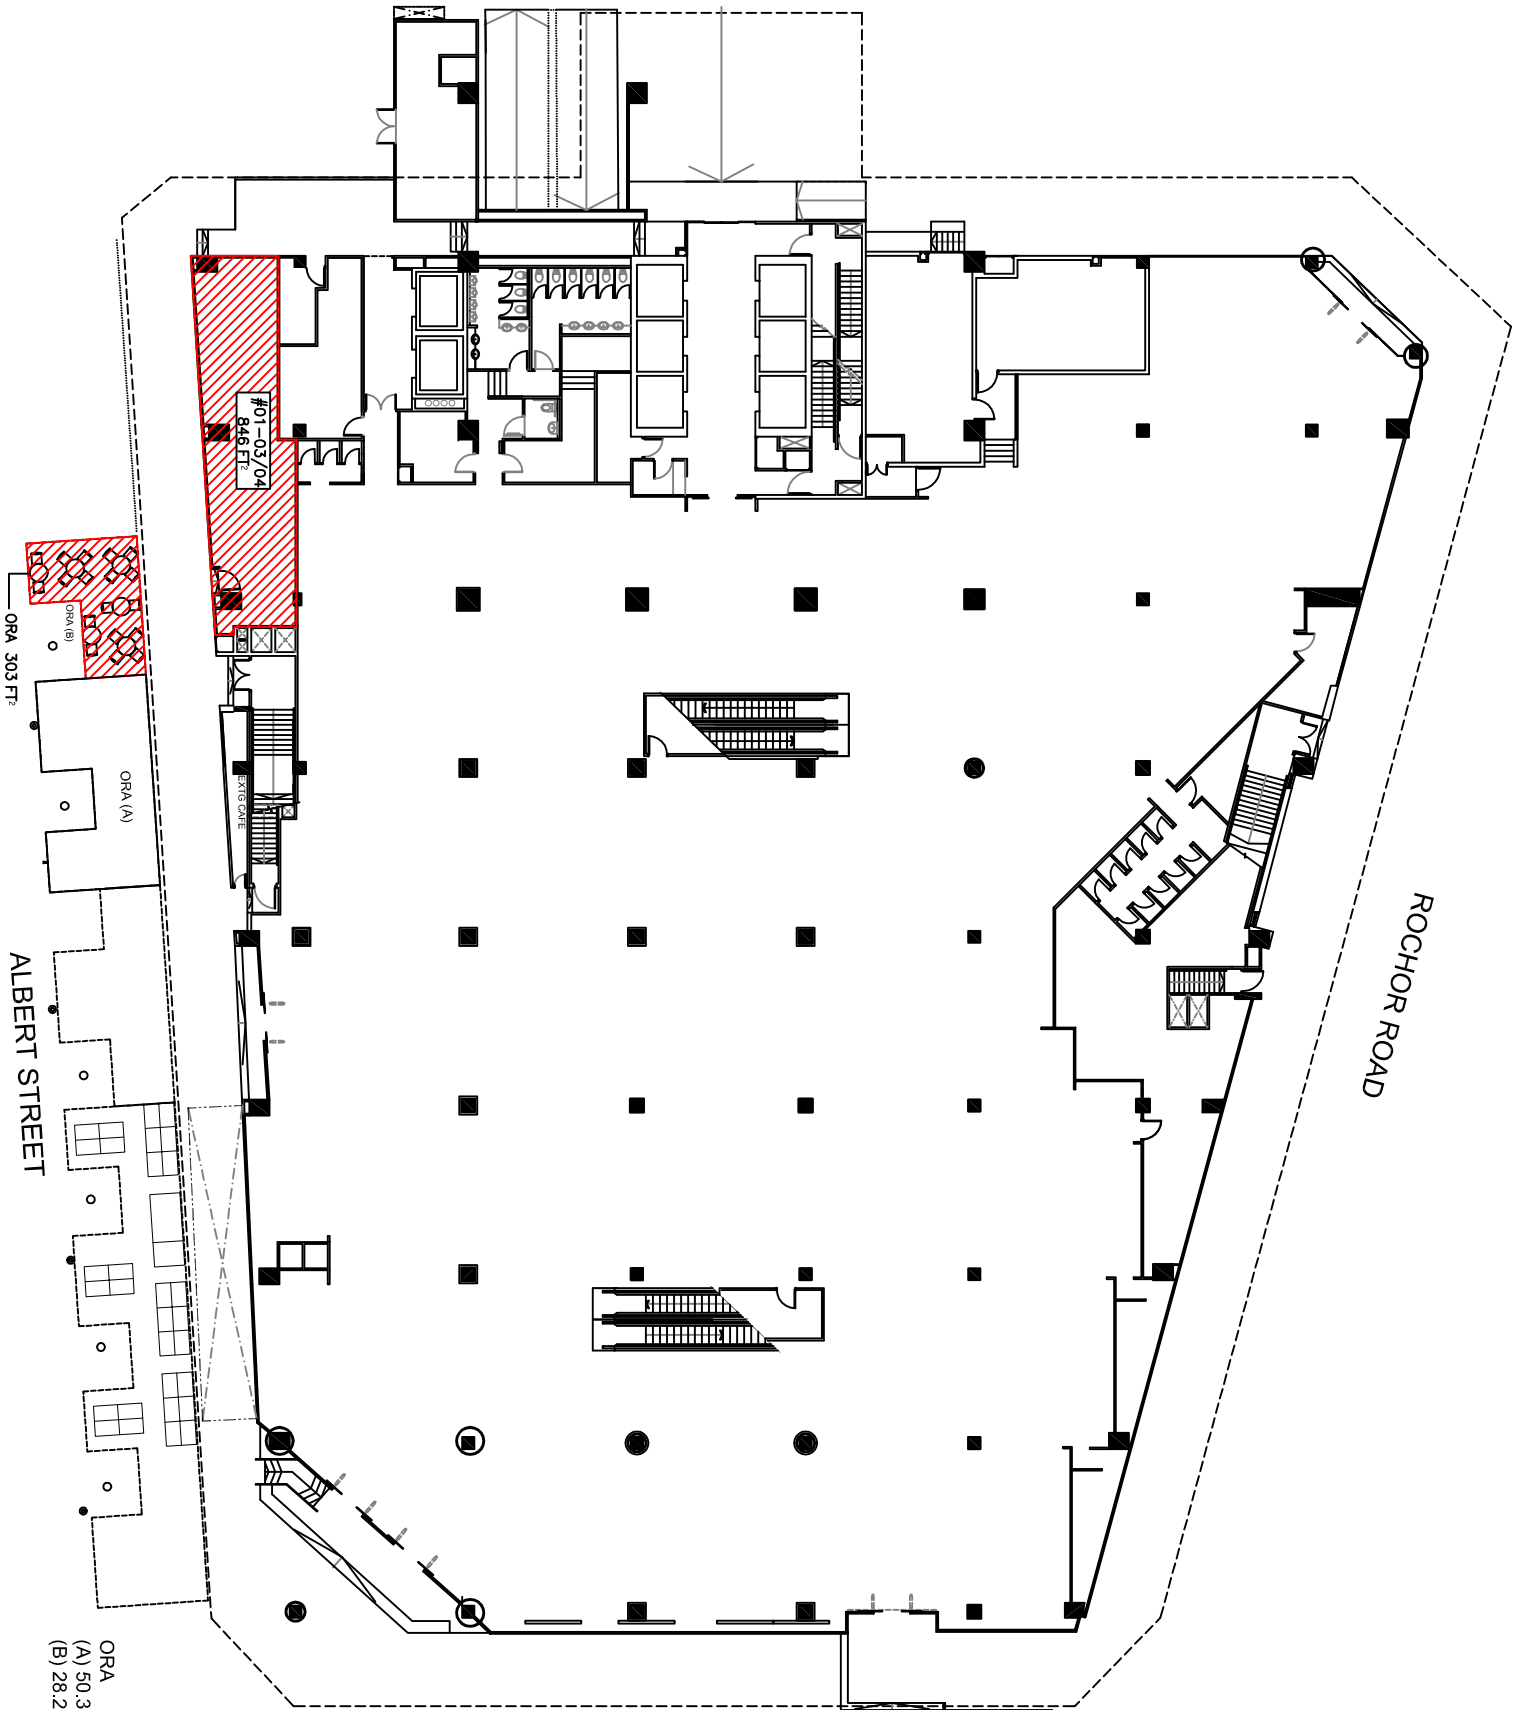

BENCOOLEN ST

ROCHOR ROAD

ALBERT STREET

WATERLOO ST

ORA 303 FT²

ORA
(A) 50.32 SM
(B) 28.20 SM